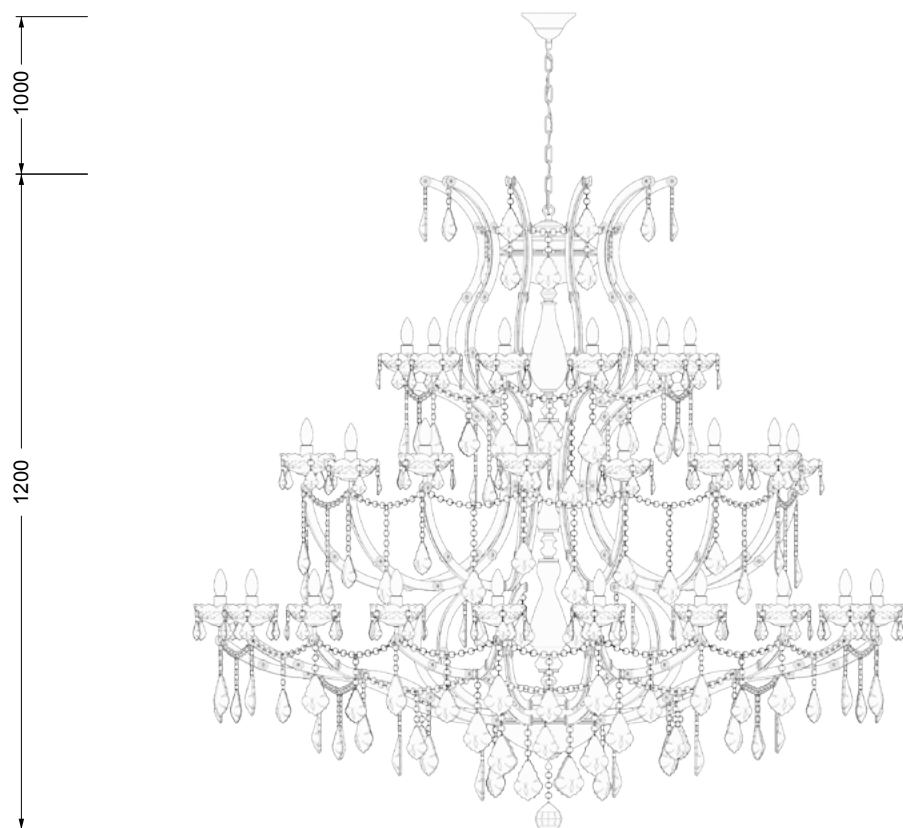

Specification description

Dimensions